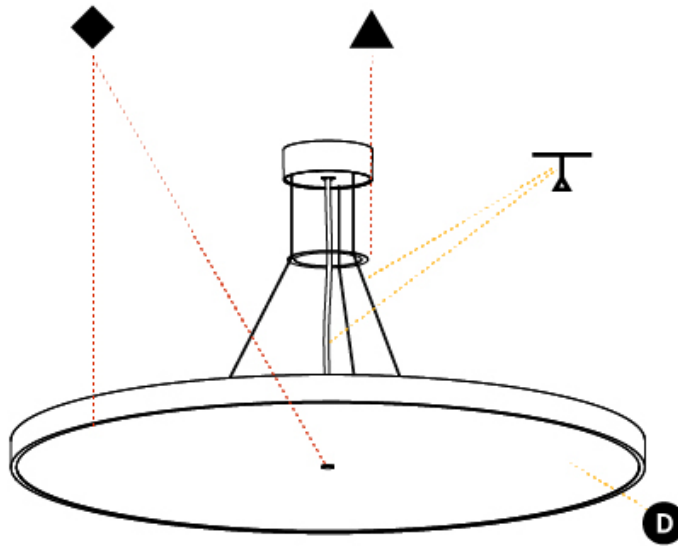

A300006-

PROJECT	_____
TYPE	_____
SPECIFIER	_____
QUANTITY	_____
DATE	_____