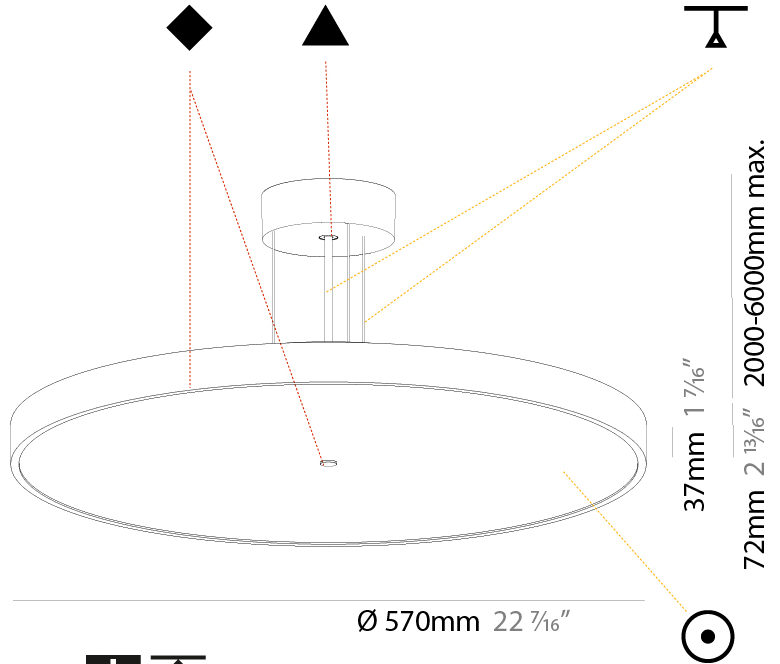

GENERAL

Series: Sign Diva
Subseries: Sign Diva
Brand: Prolicht
Division: Architectural
Mounting Type: Suspension
Mounting Location: Ceiling
Subcategory: Pendant

PHYSICAL

Shape: Round
Diameter (mm): 570
Diameter (in): 22 7/16
Height (mm): 72
Height (in): 2 13/16
Max. Overall Height (mm): 6072
Max. Overall Height (in): 239 1/16
Light Distribution: Direct
Weight (kg): 7.802
Weight (lbs): 17.2

Diffuser: PMMA - Opal / Micro-Prism / Sparkling Secret / Vintage Industrial with Shine Ring

Fixture Finish: SSR / BKV / CWI / CRY / HAB / UFT / ITA / RUA / FTG / MYG / LOD / PUS / FRO / FUP / KIA / POP / BLS / SPG / MEY / GOH / GUM / CHC / COM / ABZ / JAG / OBR / MOS / ROR

Fixture Material: Extruded Aluminum / Steel

Cable Details: 2000mm or 6000mm Transparent Cable

ELECTRICAL

Lamp Type: LED (Zhaga Standard)
Input Wattage (W): 58.3
Total Output Wattage (W): 53
Dimming: Tri-Mode (Non-Dimming and Phase Dimming (120Vac only) and 0-10V Dimming)
Driver Included: Yes
Driver Location: Integrated
Driver Type: Constant Current - Universal
Driver Class: Class 2
Input Voltage (V): 120 - 277
Constant Current (MA): 350

LED

Color Temperature (°K): 2700 / 3000 / 3500 / 4000
Max. Delivered Lumen (lm): 5060 / 6120 / 6233 / 6360
CRI: >90 CRI
Lamp Life (hrs): 50000

OPTICAL

RATINGS AND CERTIFICATIONS

Certified By: Certified for North American Standards
IP rating: IP20

PROJECT
TYPE
SPECIFIER
QUANTITY
DATE

A