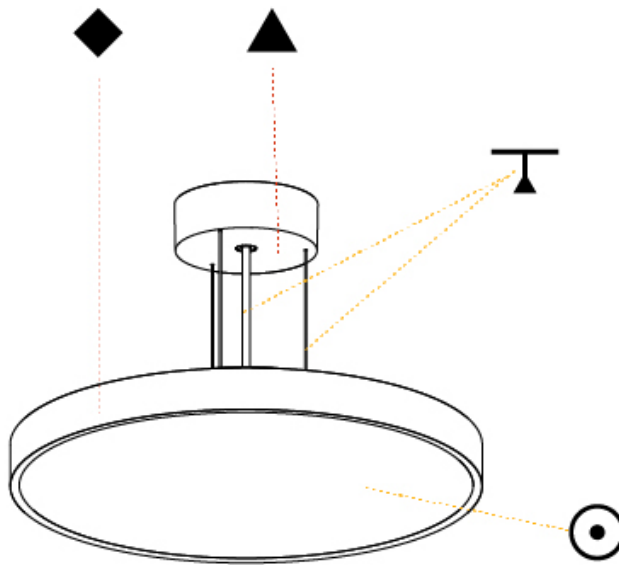

A300003-

PROJECT
TYPE
SPECIFIER
QUANTITY
DATE