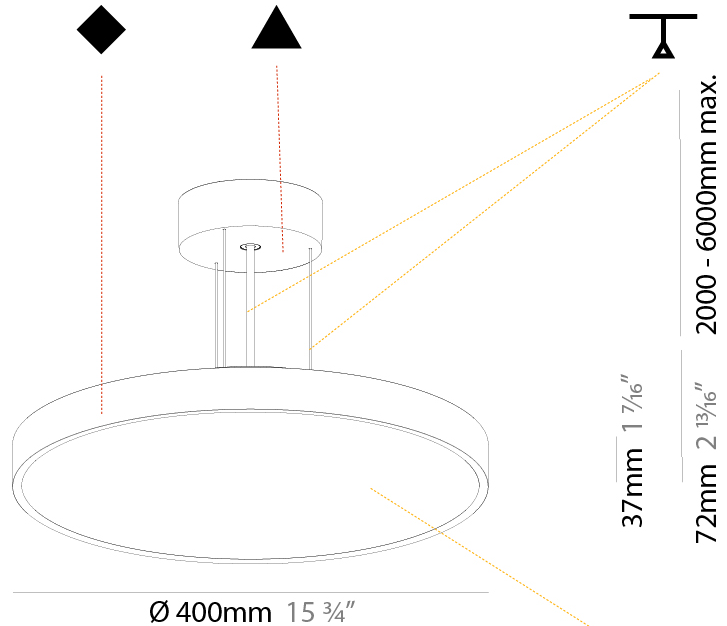

GENERAL

Series: Sign Diva
Subseries: Sign Diva
Brand: Prolicht
Division: Architectural
Mounting Type: Suspension
Mounting Location: Ceiling
Subcategory: Pendant

PHYSICAL

Shape: Round
Diameter (mm): 400
Diameter (in): 15 3/4
Height (mm): 72
Height (in): 2 13/16
Max. Overall Height (mm): 2072
Max. Overall Height (in): 81 3/16
Light Distribution: Direct
Weight (kg): 2.972
Weight (lbs): 6.55

Diffuser: PMMA - Opal / Micro-Prism / Sparkling Secret / Vintage Industrial with Shine Ring

Fixture Finish: SSR / BKV / CWI / CRY / HAB / UFT / ITA / RUA / FTG / MYG / LOD / PUS / FRO / FUP / KIA / POP / BLS / SPG / MEY / GOH / GUM / CHC / COM / ABZ / JAG / OBR / MOS / ROR

Fixture Material: Extruded Aluminum / Steel

Cable Details: 2000mm or 6000mm Transparent Cable

ELECTRICAL

Lamp Type: LED (Zhaga Standard)
Input Wattage (W): 19.8
Total Output Wattage (W): 16
Dimming: Tri-Mode (Non-Dimming and Phase Dimming (120Vac only) and 0-10V Dimming)
Driver Included: Yes
Driver Location: Integrated
Driver Type: Constant Current - Universal
Driver Class: Class 2
Input Voltage (V): 120 - 277
Constant Current (MA): 500

LED

Color Temperature (°K): 2700 / 3000 / 3500 / 4000
Max. Delivered Lumen (lm): 1160 / 1733 / 1741 / 1776
CRI: >90 CRI
Lamp Life (hrs): 50000

OPTICAL

RATINGS AND CERTIFICATIONS

Certified By: Certified for North American Standards
IP rating: IP20

PROJECT
TYPE
SPECIFIER
QUANTITY
DATE