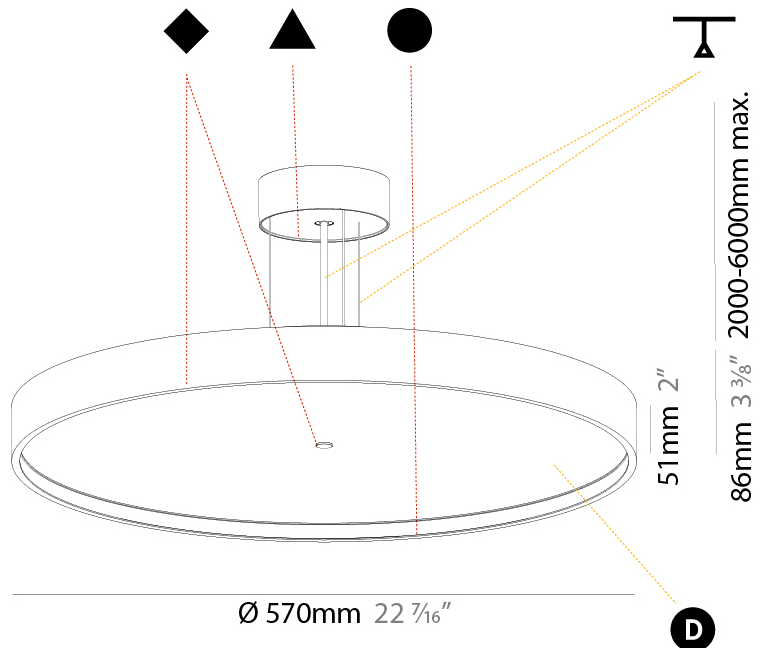

GENERAL

Series: Sign Diva
Subseries: Sign Diva Korona
Brand: Prolicht
Division: Architectural
Mounting Type: Suspension
Mounting Location: Ceiling
Subcategory: Pendant

PHYSICAL

Shape: Round
Diameter (mm): 570
Diameter (in): 22 7/16
Height (mm): 86
Height (in): 3 3/8
Light Distribution: Direct
Weight (kg): 8.067
Weight (lbs): 17.78
Diffuser: PMMA - Opal / Micro-Prism / Sparkling Secret / Vintage Industrial
Fixture Finish: SSR / BKV / CWI / CRY / HAB / UFT / ITA / RUA / FTG / MYG / LOD / PUS / FRO / FUP / KIA / POP / BLS / SPG / MEY / GOH / GUM / CHC / COM / ABZ / JAG / OBR / MOS / ROR
Fixture Material: Extruded Aluminum / Steel
Cable Details: 2,000mm/78 3/4" or 6,000mm/236 1/4" Transparent Cable

ELECTRICAL

Lamp Type: LED (Zhaga Standard)
Input Wattage (W): 49
Total Output Wattage (W): 46.9
Dimming: Tri-Mode (Non-Dimming and Phase Dimming (120Vac only) and 0-10V Dimming)
Driver Included: Yes
Driver Location: Integrated
Driver Type: Constant Current - Universal
Driver Class: Class 2
Input Voltage (V): 120 - 277
Constant Current (MA): 350

LED

Color Temperature (°K): 2700 / 3000 / 3500 / 4000
Max. Delivered Lumen (lm): 4978 / 5337 / 5384 / 5494
Nominal Lumen (lm): 6199 / 6646 / 6705 / 6842
CRI: >90 CRI
Lamp Life (hrs): 50000

OPTICAL

RATINGS AND CERTIFICATIONS

Certified By: Certified for North American Standards
IP rating: IP20