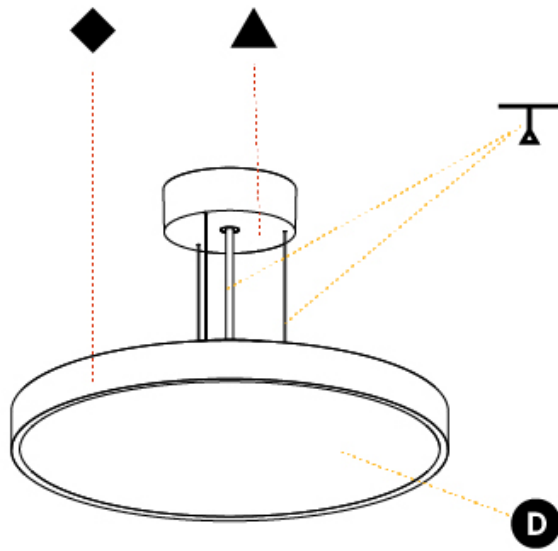

Certified By: Certified for North American Standards
 IP rating: IP20

51mm 2"
 86mm 3 3/8" 2000-6000mm max.

Ø 400mm 15 3/4"

SIGN DIVA KORONA SUSPENSION

A300011-

PROJECT
TYPE
SPECIFIER
QUANTITY
DATE

SIGN DIVA KORONA SUSPENSION