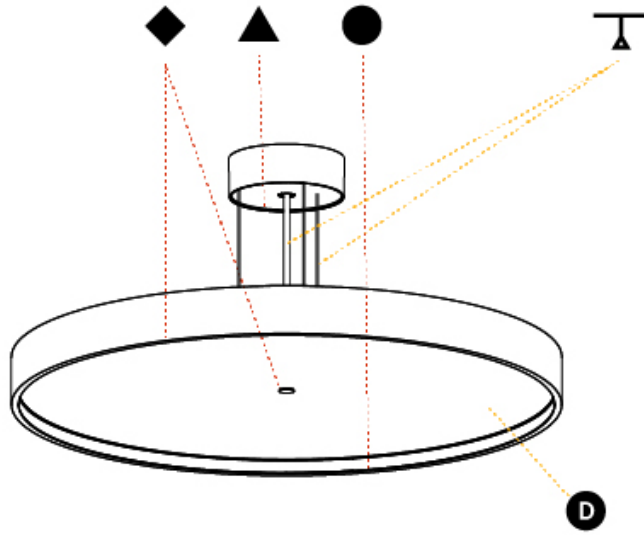

SIGN DIVA KORONA SUSPENSION

A300014-

PROJECT
TYPE
SPECIFIER
QUANTITY
DATE